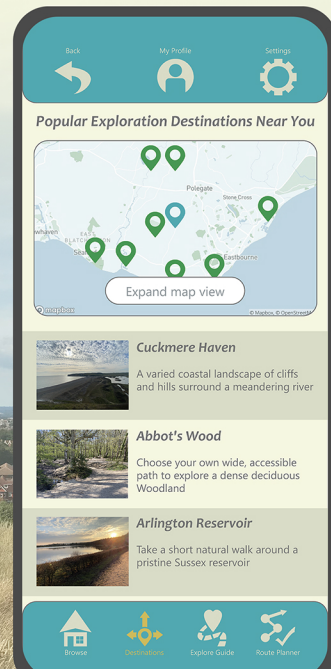

Browse through an expansive range of local places that appeal to you!

Locate exploration destinations with ease, scenic and tailored to you!

Find out more before you visit with reviews, photos and more!

Navigate easily, making your way to scenic spots and hidden gems!

Share photos and moments to get the most out of your exploring!

Plan your next adventure with the best route to guide your way!

App Store Preview

Explore Southeast
Guide for scenic walks in Kent, Sussex & Surrey
ExploreSoutheast.co.uk
#21 in Travel
4.5 • 62K Ratings
Free

Screenshots iPhone iPad Apple TV