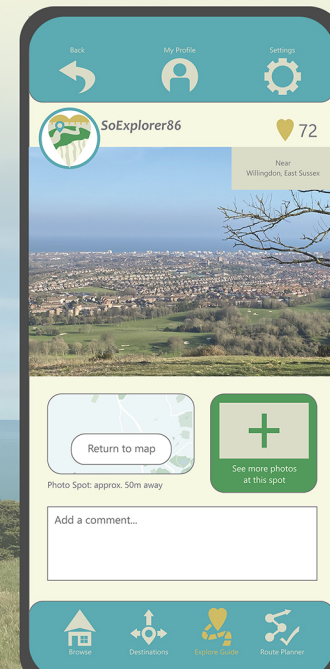

Browse through an expansive range of local places that appeal to you!

Locate exploration destinations with ease, scenic and tailored to you!

Find out more before you visit with reviews, photos and more!

Navigate easily, making your way to scenic spots and hidden gems!

Share photos and moments to get the most out of your exploring!

Plan your next adventure with the best route to guide your way!

App Store Preview

Explore Southeast
Guide for scenic walks in Kent, Sussex & Surrey
ExploreSoutheast.co.uk
#21 in Travel
4.5 • 62K Ratings
Free

Screenshots iPhone iPad Apple TV