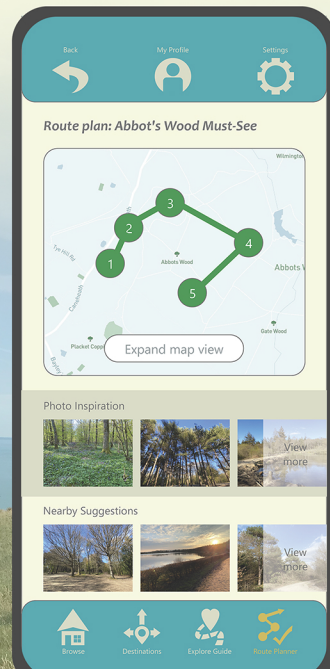

Browse through an expansive range of local places that appeal to you!

Locate exploration destinations with ease, scenic and tailored to you!

Find out more before you visit with reviews, photos and more!

Navigate easily, making your way to scenic spots and hidden gems!

Share photos and moments to get the most out of your exploring!

Plan your next adventure with the best route to guide your way!

App Store Preview

Explore Southeast
Guide for scenic walks in Kent, Sussex & Surrey
ExploreSoutheast.co.uk
#21 in Travel
4.5 • 62K Ratings
Free

Screenshots iPhone iPad Apple TV