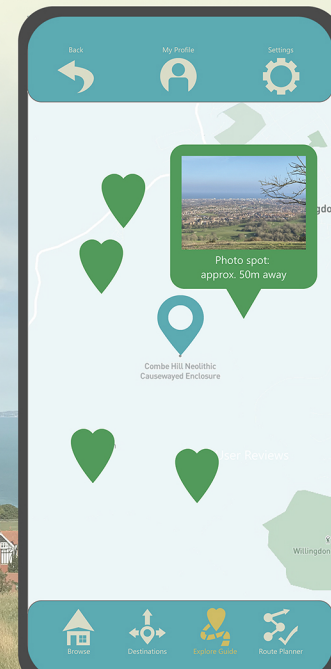

Browse through an expansive range of local places that appeal to you!

Locate exploration destinations with ease, scenic and tailored to you!

Find out more before you visit with reviews, photos and more!

Navigate easily, making your way to scenic spots and hidden gems!

Share photos and moments to get the most out of your exploring!

Plan your next adventure with the best route to guide your way!

App Store Preview

Explore Southeast
Guide for scenic walks in Kent, Sussex & Surrey
ExploreSoutheast.co.uk
#21 in Travel
4.5 • 62K Ratings
Free

Screenshots iPhone iPad Apple TV